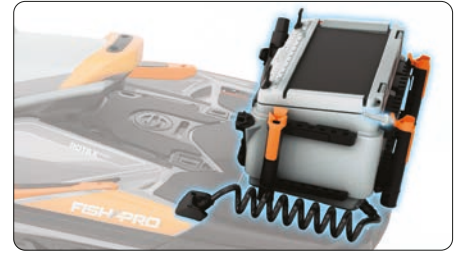

FEATURE HIGHLIGHTS

Modular Swivel Seat

Installs in seconds for a game-changing experience. Both the pedestal and backrest stow cleverly away when not in use.

Garmin® 7" Touchscreen GPS & Fish Finder

The Garmin 7" touchscreen fish-finder and GPS features an in-hull transducer and mid-CHIRP sonar. Includes token for access to free upgraded regional maps.

Quick-Connect Livewell

Turn the LinQ Fishing Cooler into a livewell in seconds. An integrated pump constantly feeds fresh water into the reservoir keeping your catch or your bait alive all day.

Rotax® 1630 ACE™ – 170 Engine