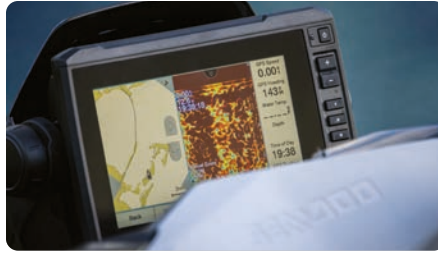

GAUGE

Type of Gauge	Large panoramic 7.8" wide LCD display	
Main Functions	• BRP Connect	• Clock
	• Music	• VTS™
Main Functions	• Weather	• Fuel consumption
	• Bluetooth® connectivity	• Fuel autonomy
	• Speedometer	• Water temperature
	• RPM	• Speed statistics
iTC System – Mode	• Sport mode	• Trolling mode (slow mode)
	• ECO® mode	• Speed regulator

FEATURE HIGHLIGHTS

Modular Swivel Seat

Installs in seconds for a game-changing experience. Both the pedestal and backrest stow cleverly away when not in use.

Garmin® 7" Touchscreen GPS & Fish Finder

The Garmin 7" touchscreen fish-finder and GPS features an in-hull transducer and mid-CHIRP sonar. Includes token for access to free upgraded regional maps.